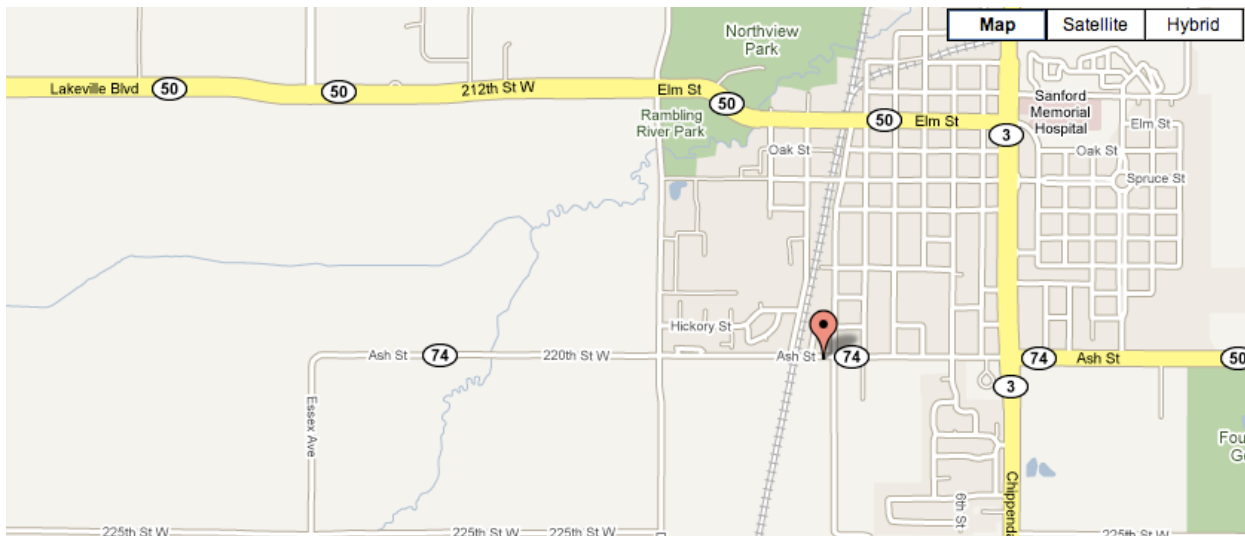

Map:

## Farmington Meet

Dakota County Fairgrounds

220th Street West, Farmington, MN 55024

From I35

Take I35 to Hwy 50. Follow East to Cedar Avenue. Follow Cedar south (right) to Hwy 50. Follow Hwy 50 East (left) to Denmark Avenue. Follow Denmark South (right) to 220th Street West. Turn left onto 220th Street West to entrance of the Fairgrounds on right-hand side.

## Section 1AA Meet- Owatonna, MN

Brooktree Golf Course

1369 Cherry Street

Owatonna MN

507-444-2467

But the race start is off of Crestview Ln... but there is usually not a lot of parking along Crestview...might be best to park off of Cherry and walk up the path to the start/finish/camp area.