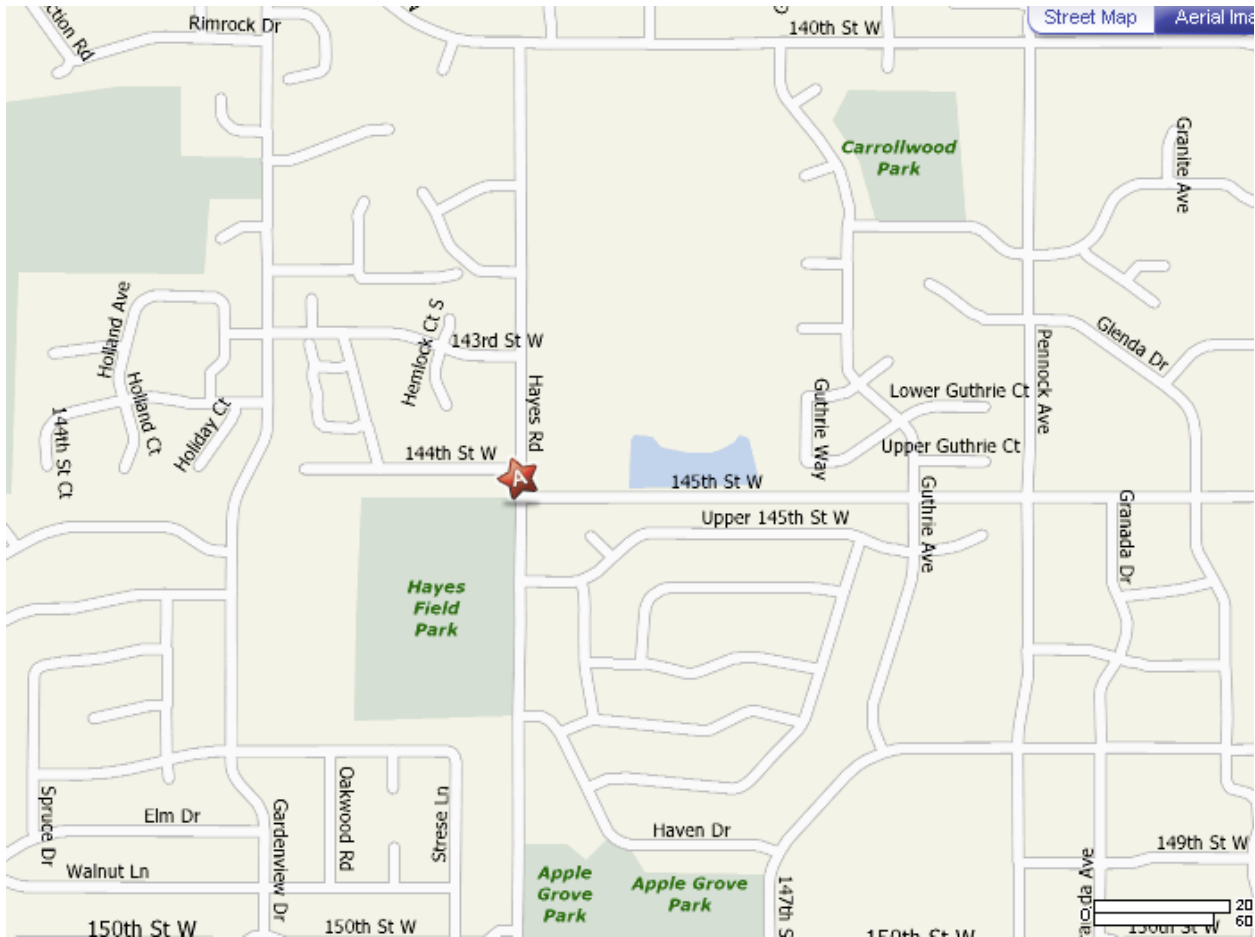

## Directions:

From I-494, go west on I-394/Highway 12 for four miles. Exit on County 15 West in Wayzata and travel eight miles. Turn left in Mound on County Rd 110, then travel three miles and look for Gale Woods park signs. Turn right at driveway and proceed up the hill into the park.

.Note: Access to CR-11 is not affected by the road construction on Highway 7.

Map of park (from Three Rivers Park District...does not show map of course):

### Lakeville North Invite

Aronson Park  
8250 202<sup>nd</sup> St, Lakeville

[http://www.ci.lakeville.mn.us/index.php?option=com\\_content&task=view&id=436&Itemid=718](http://www.ci.lakeville.mn.us/index.php?option=com_content&task=view&id=436&Itemid=718)

Map: