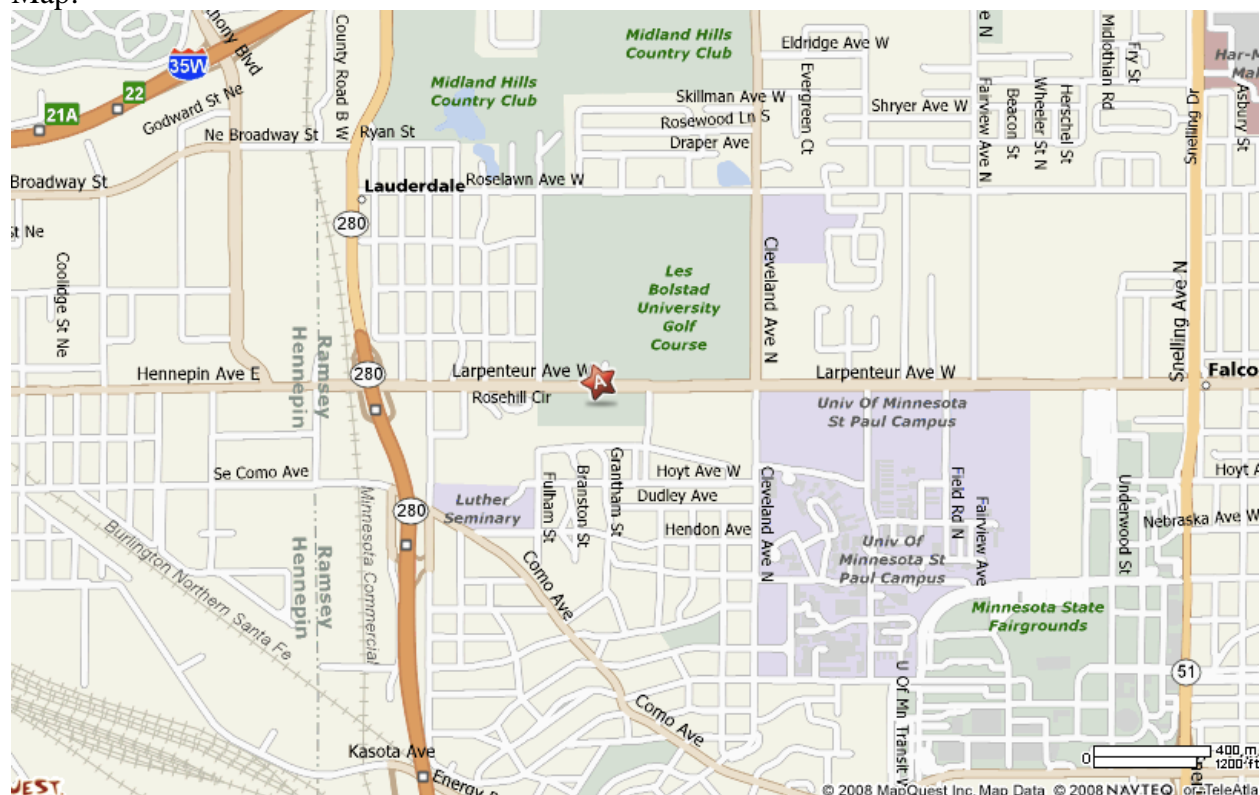

Map:

## University of Minnesota-Les Bolstad Golf Course

Les Bolstad Golf Course

2275 W. Larpenteur

Falcon Heights, Minn.

55113

Phone: 612-627-4000

Map:

Gophersports cross country running web site:

## Farmington Meet

Dakota County Fairgrounds

220th Street West, Farmington, MN 55024

From I35

Take I35 to Hwy 50. Follow East to Cedar Avenue. Follow Cedar south (right) to Hwy 50. Follow Hwy 50 East (left) to Denmark Avenue. Follow Denmark South (right) to 220th Street West. Turn left onto 220th Street West to entrance of the Fairgrounds on right-hand side.