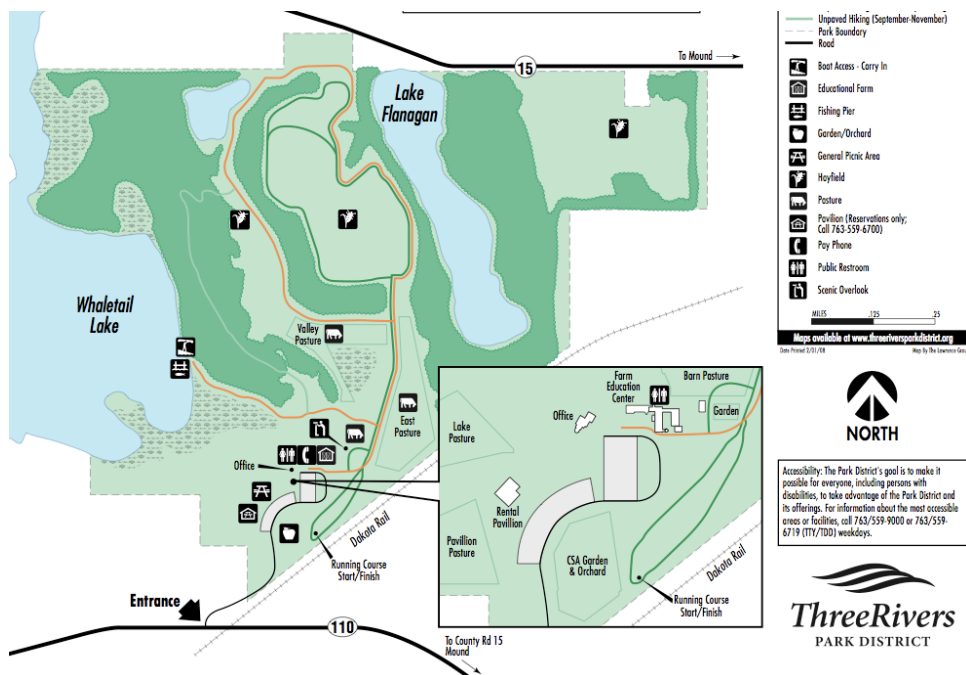

Map of park (from Three Rivers Park District...does not show map of course):